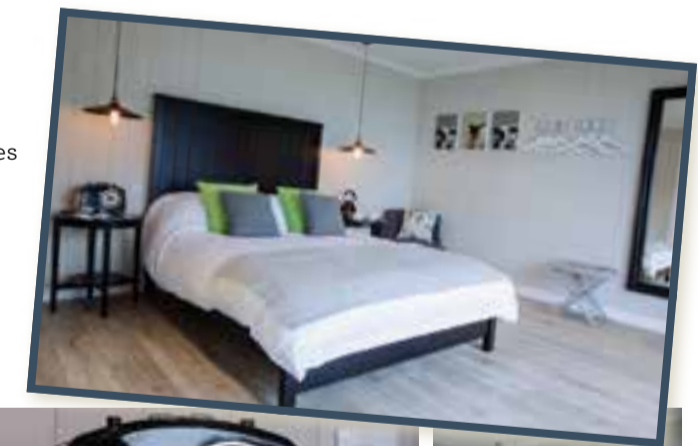

The Paddock

An ode to the cows and sheep that live in the fields and hillsides surrounding the Snugs, The Paddock is the perfect balance of masculine and feminine. The paddock has a monochromatic theme and is complemented by bespoke soft furnishings in keeping with the theme.